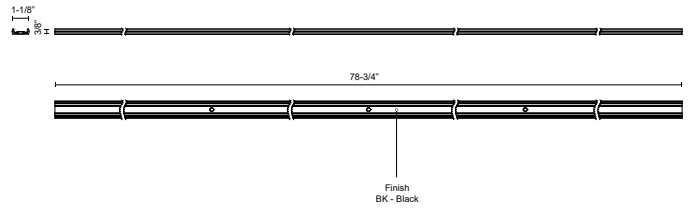

TRILO TRACK TRT989200

TRACK COMPONENTS

PROJECT

TRT989200-BK
Black

SPECIFICATION DETAILS

Fixture Dimensions	L78-3/4" x W1-1/8" x H3/8"
Location	Dry

* For custom options, consult factory for details.

* For warranty information, please visit www.kuzcolighting.com/warranty

DESCRIPTION

Trilo track rails are designed to be super-slim and as flush with your walls and ceiling as possible. Enjoy the slim, sleek track in any configuration using our easy to install 3' and 6' options. Each track includes a customizable cover that easily cuts to the needs of your system, providing a clean and modern look between track heads.